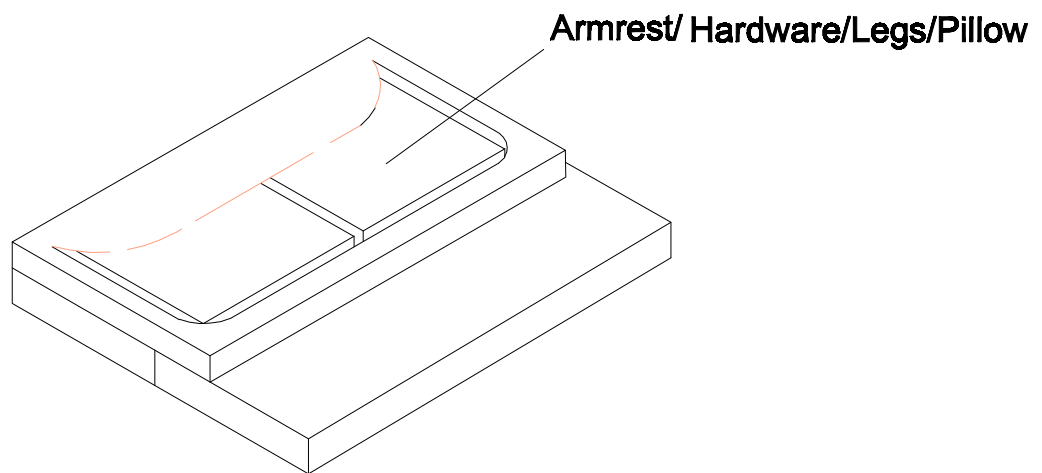

ASSEMBLY INSTRUCTION

PARTS LIST

(A) Bolt 5/16"*4"-6pcs 	(B) Nut-6pcs 	(C) Flat Washer 5/16"*22"-6pcs 	(D) Screw-2pcs 
(E) Spanner-1pcs 	(F) Legs-2pcs 	(G) Leg-2pcs 	(H) Spanner-1pcs 
(I) Flat Washer 5/16"*19"-2pcs 	(J) Spring Washer-2pcs 		

ATTENTION: PILLOW AND ARMREST/HARDWARE/LEGS/PILLOW ON THE BOTTOM OF THE SOFA!

STEP : 1

STEP : 2

STEP : 3