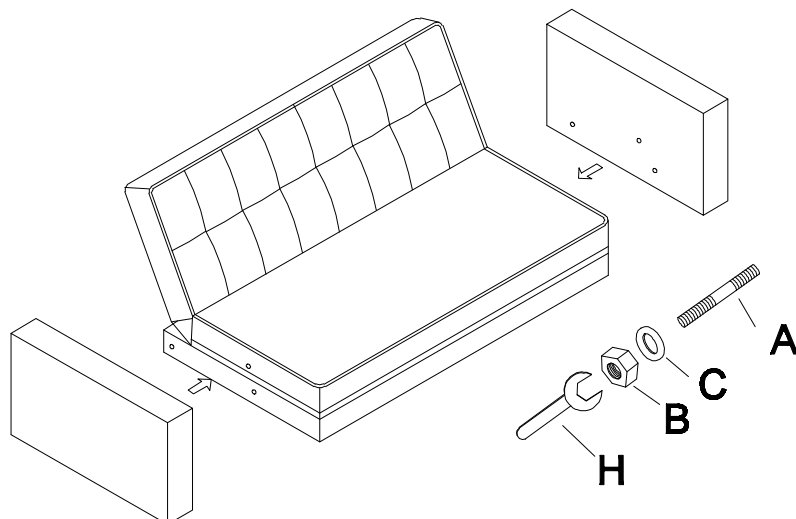

ASSEMBLY INSTRUCTION

PARTS LIST

(A) Bolt 5/16"*4"-6pcs 	(B) Nut-6pcs 	(C) Flat Washer 5/16"*22"-6pcs 	(D) Screw-2pcs 
(E) Spanner-1pcs 	(F) Legs-2pcs 	(G) Leg-2pcs 	(H) Spanner-1pcs 
(I) Flat Washer 5/16"*19"-2pcs 	(J) Spring Washer-2pcs 		

ATTENTION: PILLOW AND ARMREST/HARDWARE/LEGS/PILLOW ON THE BOTTOM OF THE SOFA!

STEP : 1

STEP : 2

STEP : 3